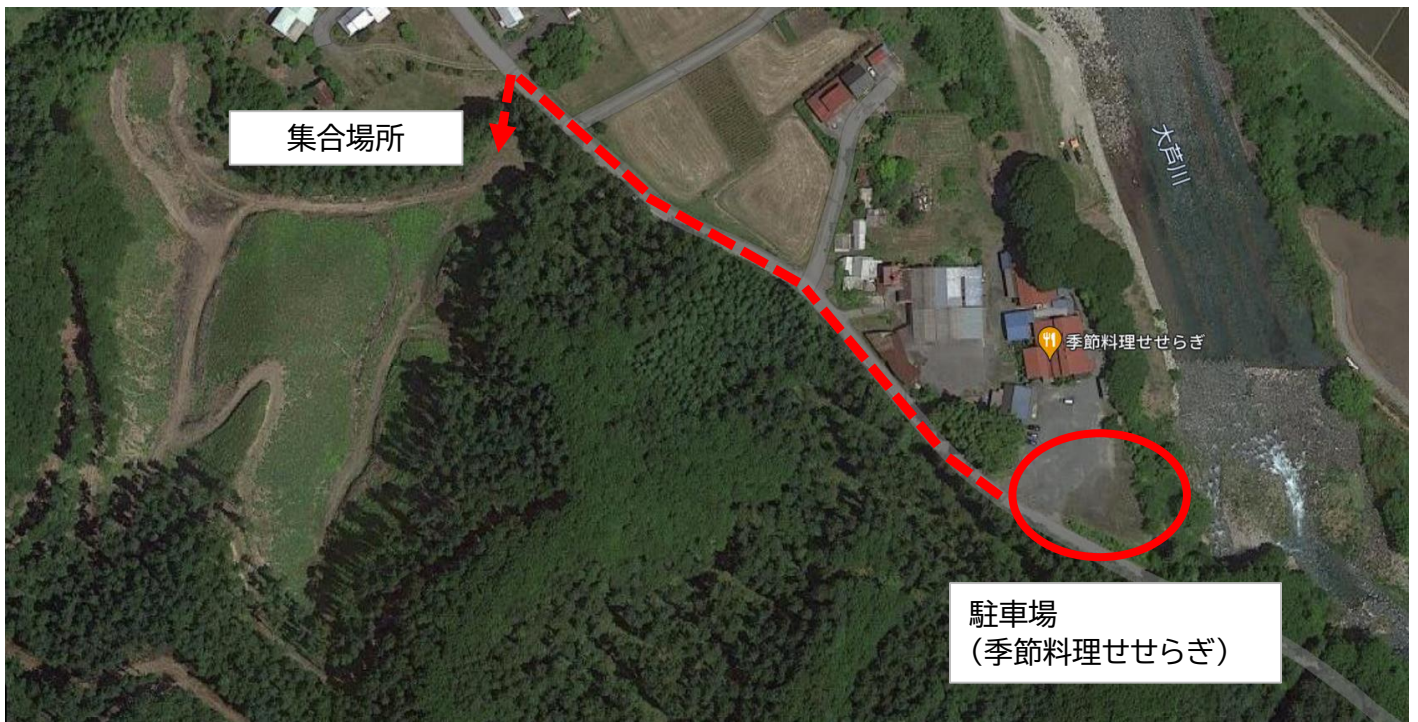

鹿沼市引田2087

Mapcode: 132 364 326\*34

[https://www.google.co.jp/maps/search/132+364+326\\*34/@36.6063662,139.6623034,182m/data=!3m1!1e3?entry=ttu](https://www.google.co.jp/maps/search/132+364+326*34/@36.6063662,139.6623034,182m/data=!3m1!1e3?entry=ttu)

塩谷町熊ノ木1064

Mapcode: 315 493 370\*10

[https://www.google.co.jp/maps/search/132+364+326\\*34/@36.8062543,139.8571975,1189m/data=!3m1!1e3?entry=ttu](https://www.google.co.jp/maps/search/132+364+326*34/@36.8062543,139.8571975,1189m/data=!3m1!1e3?entry=ttu)